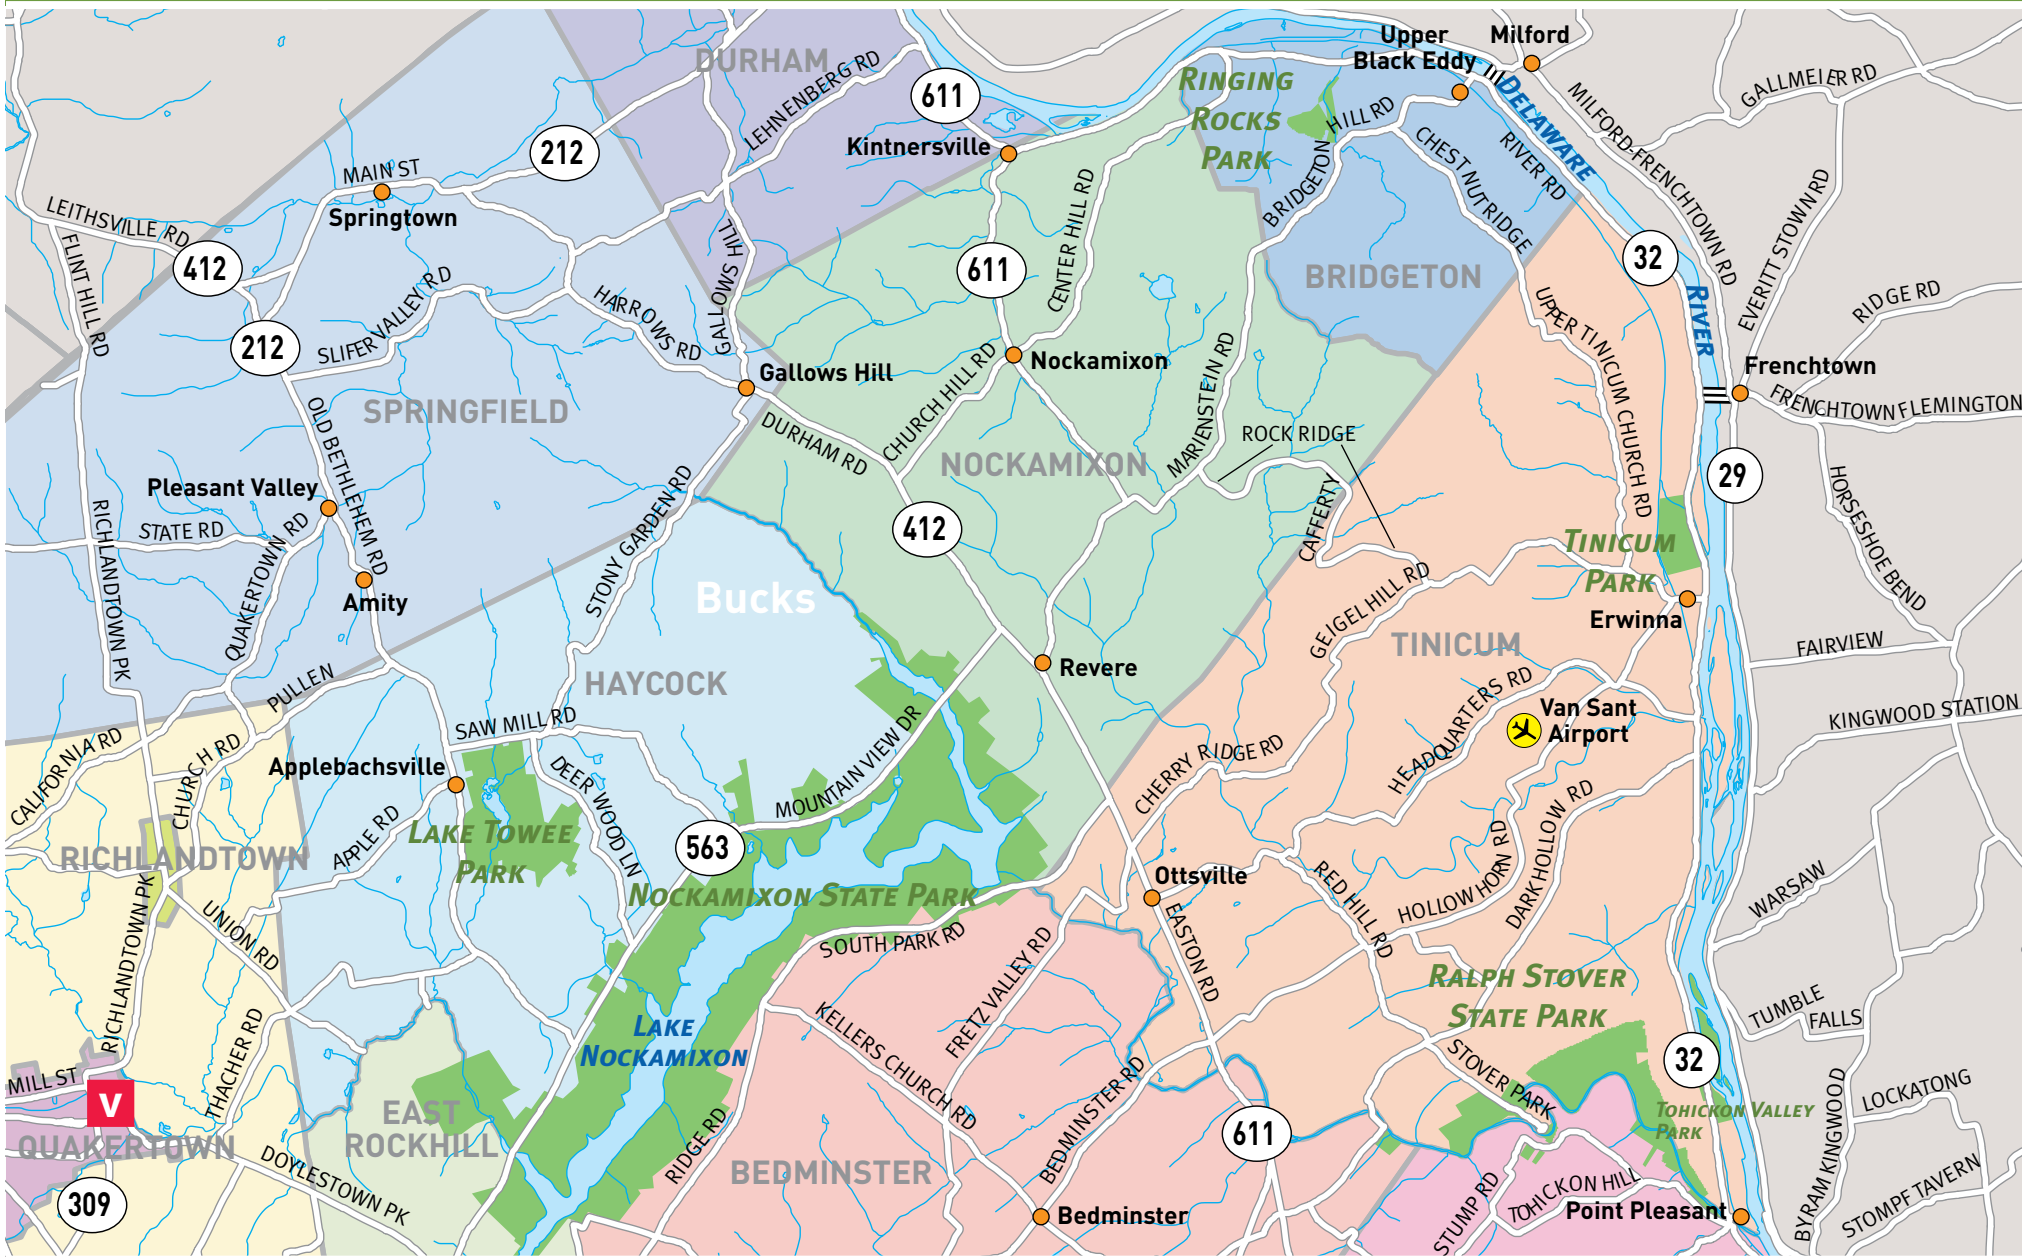

▶ UPPER RIVER ROAD

1.800.836.BUCKS

BUCKS COUNTY
PENNSYLVANIA